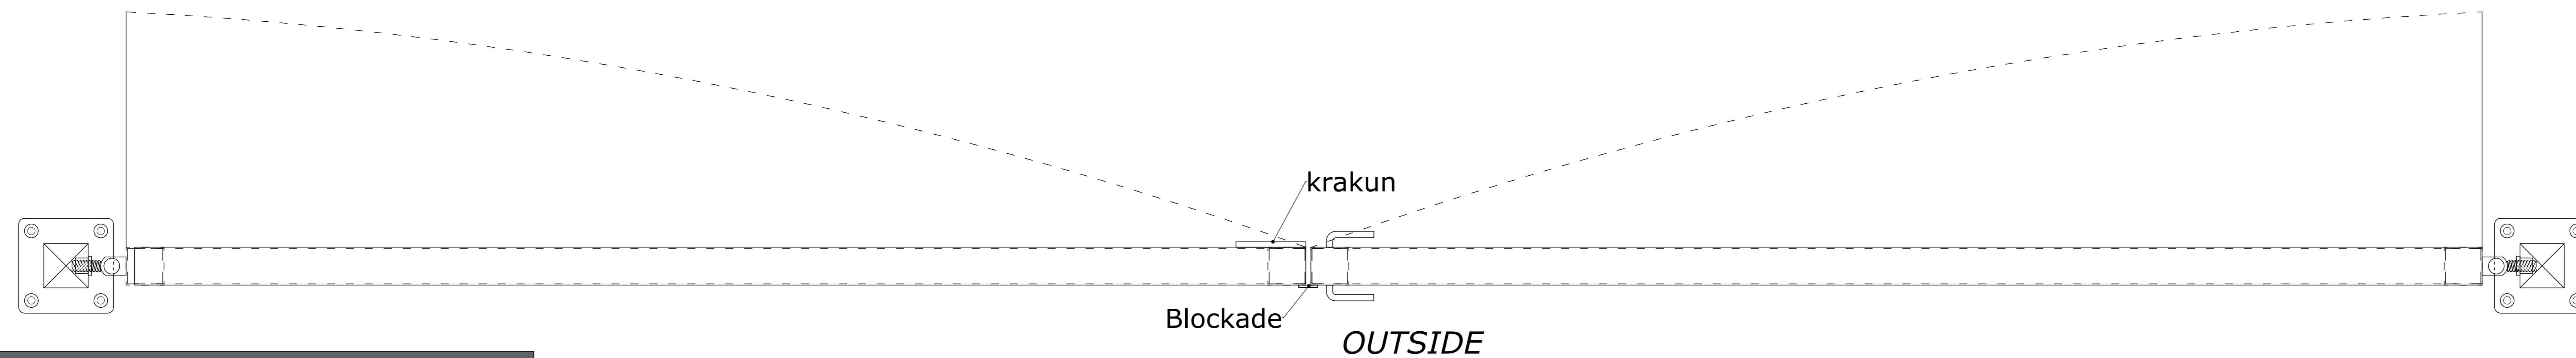

Bolt shield anchor

| Swing Gate H x W mm (with plate) | | | |
|----------------------------------|-------|-------------|-------------|
| HEIGHT | WIDTH | W-3000 | W-4000 |
| H-830 | | Code:100552 | Code:100553 |
| H-1030 | | Code:100556 | Code:100557 |
| H-1230 | | Code:100560 | Code:100561 |
| H-1530 | | Code:100564 | Code:100565 |
| H-1730 | | Code:100568 | Code:100569 |
| H-2030 | | Code:100572 | Code:100573 |

NOTE:

- To order you need to:
- specify the code
 - specify the quantity
 - pick one of the standard RAL color: RAL 6005, 7016, 7040, 8019, 9005, 9010.

| Poz | Oznaka dijela | METALOS d.o.o. | Standard: | Color RAL 6005, 7016, 7040, 8019, 9005, 9010 |
|-------|-------------------|--------------------|-----------------------|--|
| | (Veza-pripadnost) | (Tol. slob. mjera) | (Povrs. kl. kv. hrp.) | Broj komada: Masa: |
| | | Date | Name | Potpis |
| | | Konst. | 19.4.2018. | Diakić M. |
| | | Crtao | 19.4.2018. | Diakić M. |
| | | Kontr. | | |
| | | Odobrio | | |
| | | Oznaka | | |
| St.i. | Izmjena | | | |